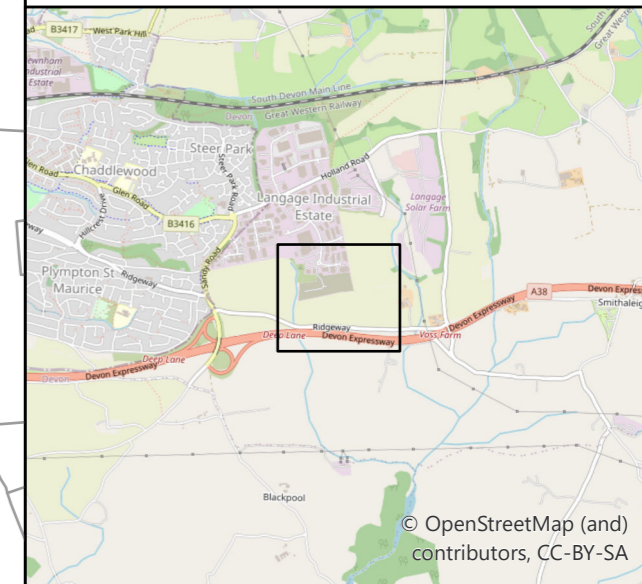

South Hams District Council
and
West Devon Borough Council

Annex A – Phase 1b Red Line Plan

Legend

 Phase 1b Red Line Boundary

BK Bruton Knowles

Olympus House - Olympus Park
Quedgeley
Gloucester
GL2 4NF
T 01452 880000